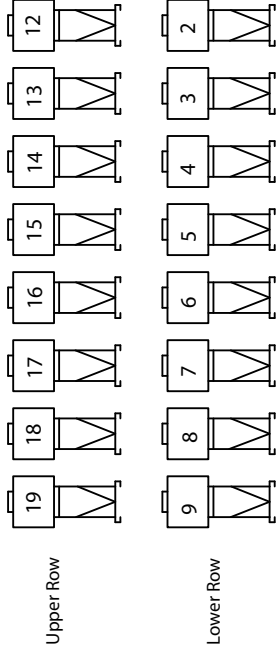

Front of house Ceiling

Lightingplot
Stadsschouwburg
Groningen

Houselights
243 <-> 251

Front of house

2nd Balcony
Stageleft

2nd Balcony
Stageright

1st Balcony
Stageleft

1st Balcony
Stageright