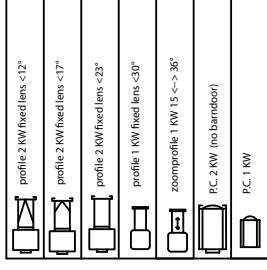

Front of house Ceiling

Lightingplot
Stadsschouwburg
Groningen

Houselights
243 <-> 251

Front of house

2nd Balcony
Stageleft

2nd Balcony
Stageright

1st Balcony
Stageleft

1st Balcony
Stageright