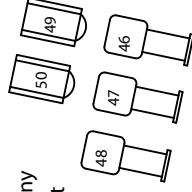

Front of house Ceiling

Lightingplot
Stadsschouwburg
Groningen

Houselights
243 <-> 251

Front of house

2nd Balcony
Stageleft

2nd Balcony
Stageright

1st Balcony
Stageleft

1st Balcony
Stageright